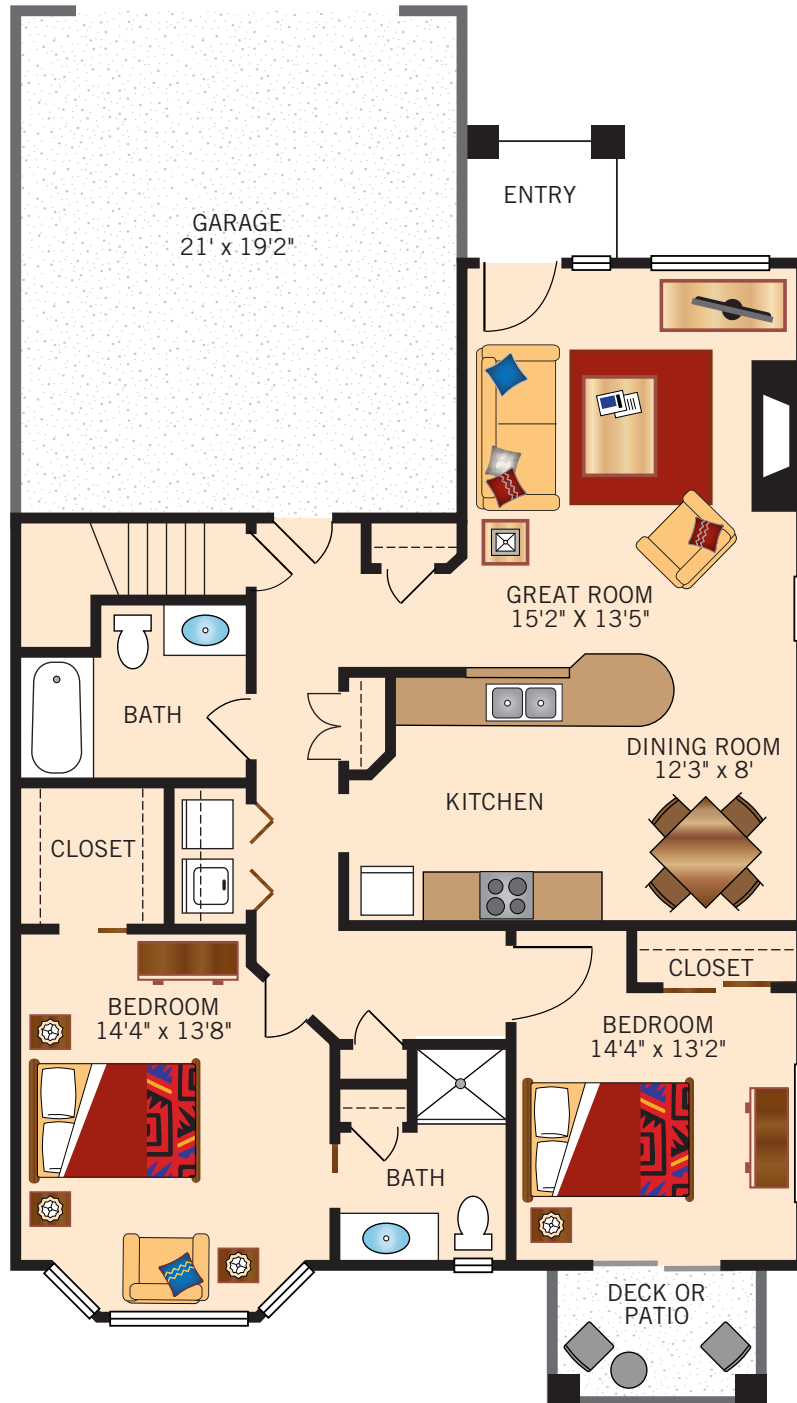

### RANCH VILLA END APARTMENT

1,283 Square Feet

Floor plans are not to scale and are shown for comparative purposes only.  
Actual apartment floor plans may have minor variations.

### RANCH VILLA INNER APARTMENT

1,283 Square Feet

Floor plans are not to scale and are shown for comparative purposes only.  
Actual apartment floor plans may have minor variations.

### TWO-STORY VILLA

1,763 Square Feet

Floor plans are not to scale and are shown for comparative purposes only.  
Actual apartment floor plans may have minor variations.